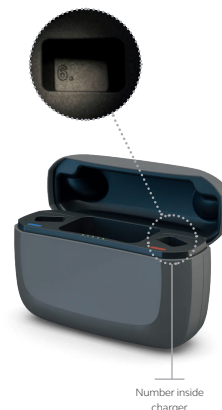

Charging options for ReSound hearing aids

ReSound offers rechargeable solutions with inductive charging and long battery life to keep your clients on the go.

ReSound OMNIA™ miniRIE		06	06	-	-
ReSound OMNIA™ RIE ReSound ONE™ RIE		01	01	01	-
ReSound OMNIA™ BTE ReSound ONE™ BTE		-	-	70	-
ReSound OMNIA™ PBTE ReSound ONE™ PBTE		-	-	80	-
ReSound OMNIA™ ITE/ITC ReSound ONE™ ITE/ITC		-	-	-	C
ReSound LiNX Quattro™ RIE ReSound Key™ RIE		03	-	03	-

How to match ReSound hearing aids with the correct charger

Each charger type is offered with different inserts – known as the charging form factor (CFF) – which relate to a specific ReSound hearing aid collection or style.

The CFF is indicated with a number and is shown inside the charger and on the charger packaging.