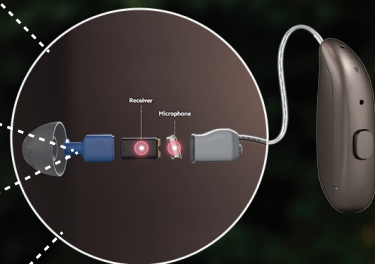

Gain values as per IEC60118-0 Ear Simulator
Full on Gain at 50dB input: MM - 63, LP - 63, MP - 69, HP - 75, UP - 83

Improvement in speech understanding **150%**

Natural sound quality

90% of listeners prefer M&RIE

Don't worry about wind noise

15dB less wind noise

Easier phone calls

95% users reported effortless phone calls

Better ability to track moving sounds

ReSound Premium Custom Hearing Aids

iSolate nanotech - All Weather Proof Hearing Aids
(Made for iPhone + Made for Android with ASHA + ReSound Assist Live)